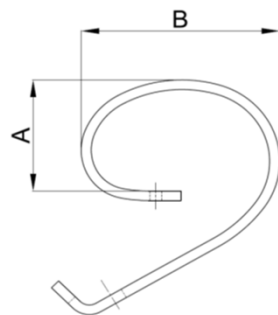

dwg. 7

dwg. 8

dwg. 9

dwg. 10

dwg. 11

dwg. 12

dwg. 13

dwg. 14

dwg. 15

101155000 A = 505 mm B = 160 mm C = 345 mm D = 115 mm E = 105 mm F = 44 ° G = 135 mm		Name: Profile: Colour: Dimensions:	AS-tine 32x10.5 w.o share Convex Black 32 x 10.5 mm	101155002 A = 554 mm B = 160 mm C = 394 mm D = 115 mm E = 105 mm F = 44 °		Name: Profile: Colour: Dimensions tine: Dimensions share:	AS-tine 32x10.5 w. Reversible share Convex Black/black 32 x 10.5 mm 35 x 6 mm <u>Reference number</u> 101000669
101000521 A = 609 mm B = 166 mm C = 443 mm D = 149 mm E = 132 mm F = 42 ° G = 135 mm		Name: Profile: Colour: Dimensions tine:	H480-tine 32x12 w.o share Standard Black 32 x 12 mm	101155001 A = 552 mm B = 160 mm C = 392 mm D = 115 mm E = 105 mm F = 44 °		Name: Profile: Colour: Dimensions tine: Dimensions share:	AS-tine 32x10.5 w. Reversible share Convex Black/black 32 x 10.5 mm 35 x 5 mm <u>Reference number</u> 101000636
101155005 A = 550 mm B = 160 mm C = 390 mm D = 115 mm E = 105 mm F = 44 °		Name: Profile: Colour: Dimensions tine: Dimensions share:	AS-tine 32x10.5 w. Goosefoot Convex Black/black 32 x 10.5 mm 135 x 3 mm <u>Reference number</u> 101000600	101155219 A = 561 mm B = 146 mm C = 415 mm D = 129 mm E = 116 mm F = 63 °		Name: Profile: Colour: Dimensions tine: Dimensions share:	ASE-tine 32x10,5 w. Reversible share Convex Black/black 32 x 10,5 mm 35 x 8 mm <u>Reference number</u> 101000947
101155006 A = 454 mm B = 133 mm C = 321 mm D = 117 mm E = 109 mm F = 60 ° G = 93 mm		Name: Profile: Colour: Dimensions:	AS-tine 32x12.4 w.o share Convex Black 32 x 12.4 mm <u>Reference number</u> 101000745	101151836 A = 560 mm B = 160 mm C = 400 mm D = 115 mm E = 105 mm F = 44 °		Name: Profile: Colour: Dimensions tine: Dimensions share:	J24 Tine with goosefoot 150 mm Standard Black/black 32 x 10 mm 150 x 4 mm