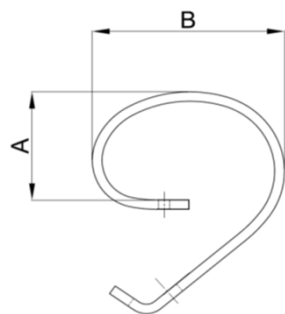

dwg. 7

dwg. 8

dwg. 9

dwg. 10

dwg. 11

dwg. 12

dwg. 13

dwg. 14

dwg. 15

101155000 A = 505 mm B = 160 mm C = 345 mm D = 115 mm E = 105 mm F = 44 ° G = 135 mm		Name: Profile: Colour: Dimensions:	AS-tine 32x10.5 w.o share Convex Black 32 x 10.5 mm	101155002 A = 554 mm B = 160 mm C = 394 mm D = 115 mm E = 105 mm F = 44 °		Name: Profile: Colour: Dimensions tine: Dimensions share:	AS-tine 32x10.5 w. Reversible share Convex Black/black 32 x 10.5 mm 35 x 6 mm <u>Reference number</u> 101000669
101000521 A = 609 mm B = 166 mm C = 443 mm D = 149 mm E = 132 mm F = 42 ° G = 135 mm		Name: Profile: Colour: Dimensions tine:	H480-tine 32x12 w.o share Standard Black 32 x 12 mm	101155001 A = 552 mm B = 160 mm C = 392 mm D = 115 mm E = 105 mm F = 44 °		Name: Profile: Colour: Dimensions tine: Dimensions share:	AS-tine 32x10.5 w. Reversible share Convex Black/black 32 x 10.5 mm 35 x 5 mm <u>Reference number</u> 101000636
101155005 A = 550 mm B = 160 mm C = 390 mm D = 115 mm E = 105 mm F = 44 °		Name: Profile: Colour: Dimensions tine: Dimensions share:	AS-tine 32x10.5 w. Goosefoot Convex Black/black 32 x 10.5 mm 135 x 3 mm <u>Reference number</u> 101000600	101155219 A = 561 mm B = 146 mm C = 415 mm D = 129 mm E = 116 mm F = 63 °		Name: Profile: Colour: Dimensions tine: Dimensions share:	ASE-tine 32x10,5 w. Reversible share Convex Black/black 32 x 10,5 mm 35 x 8 mm <u>Reference number</u> 101000947
101155006 A = 454 mm B = 133 mm C = 321 mm D = 117 mm E = 109 mm F = 60 ° G = 93 mm		Name: Profile: Colour: Dimensions:	AS-tine 32x12.4 w.o share Convex Black 32 x 12.4 mm <u>Reference number</u> 101000745	101151836 A = 560 mm B = 160 mm C = 400 mm D = 115 mm E = 105 mm F = 44 °		Name: Profile: Colour: Dimensions tine: Dimensions share:	J24 Tine with goosefoot 150 mm Standard Black/black 32 x 10 mm 150 x 4 mm