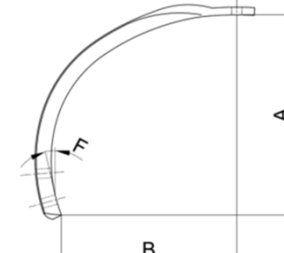

dwg. 7

dwg. 8

dwg. 9

dwg. 10

dwg. 11

dwg. 12

dwg. 13

dwg. 14

dwg. 15

101155000 A = 505 mm B = 160 mm C = 345 mm D = 115 mm E = 105 mm F = 44 ° G = 135 mm		Name: Profile: Colour: Dimensions:	AS-tine 32x10.5 w.o share Convex Black 32 x 10.5 mm	101155002 A = 554 mm B = 160 mm C = 394 mm D = 115 mm E = 105 mm F = 44 °		Name: Profile: Colour: Dimensions tine: Dimensions share:	AS-tine 32x10.5 w. Reversible share Convex Black/black 32 x 10.5 mm 35 x 6 mm <u>Reference number</u> 101000669
101000521 A = 609 mm B = 166 mm C = 443 mm D = 149 mm E = 132 mm F = 42 ° G = 135 mm		Name: Profile: Colour: Dimensions tine:	H480-tine 32x12 w.o share Standard Black 32 x 12 mm	101155001 A = 552 mm B = 160 mm C = 392 mm D = 115 mm E = 105 mm F = 44 °		Name: Profile: Colour: Dimensions tine: Dimensions share:	AS-tine 32x10.5 w. Reversible share Convex Black/black 32 x 10.5 mm 35 x 5 mm <u>Reference number</u> 101000636
101155005 A = 550 mm B = 160 mm C = 390 mm D = 115 mm E = 105 mm F = 44 °		Name: Profile: Colour: Dimensions tine: Dimensions share:	AS-tine 32x10.5 w. Goosefoot Convex Black/black 32 x 10.5 mm 135 x 3 mm <u>Reference number</u> 101000600	101155219 A = 561 mm B = 146 mm C = 415 mm D = 129 mm E = 116 mm F = 63 °		Name: Profile: Colour: Dimensions tine: Dimensions share:	ASE-tine 32x10,5 w. Reversible share Convex Black/black 32 x 10,5 mm 35 x 8 mm <u>Reference number</u> 101000947
101155006 A = 454 mm B = 133 mm C = 321 mm D = 117 mm E = 109 mm F = 60 ° G = 93 mm		Name: Profile: Colour: Dimensions:	AS-tine 32x12.4 w.o share Convex Black 32 x 12.4 mm <u>Reference number</u> 101000745	101151836 A = 560 mm B = 160 mm C = 400 mm D = 115 mm E = 105 mm F = 44 °		Name: Profile: Colour: Dimensions tine: Dimensions share:	J24 Tine with goosefoot 150 mm Standard Black/black 32 x 10 mm 150 x 4 mm