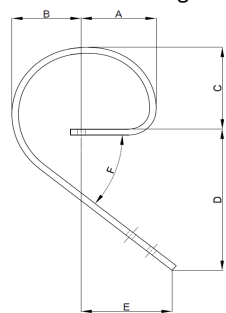

dwg. 4

dwg. 10