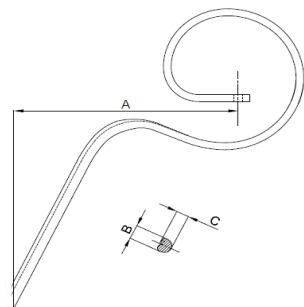

dwg. 3

dwg. 9