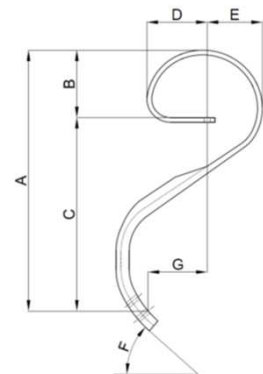

dwg. 2

dwg. 8