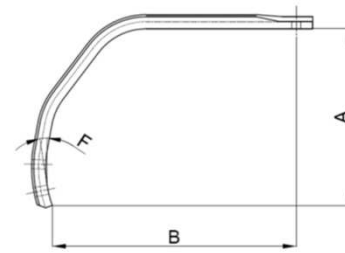

dwg. 5

dwg. 11