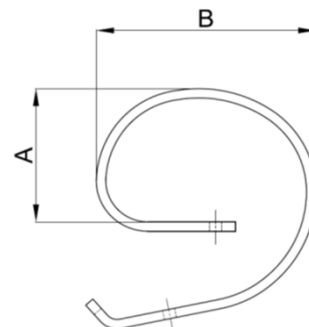

dwg. 7

dwg. 8

dwg. 9

dwg. 10

dwg. 11

dwg. 12

dwg. 13

dwg. 14

dwg. 15

101155000 A = 505 mm B = 160 mm C = 345 mm D = 115 mm E = 105 mm F = 44 ° G = 135 mm		Name: Profile: Colour: Dimensions:	AS-tine 32x10.5 w.o share Convex Black 32 x 10.5 mm	101155002 A = 554 mm B = 160 mm C = 394 mm D = 115 mm E = 105 mm F = 44 °		Name: Profile: Colour: Dimensions tine: Dimensions share:	AS-tine 32x10.5 w. Reversible share Convex Black/black 32 x 10.5 mm 35 x 6 mm <u>Reference number</u> 101000669
101000521 A = 609 mm B = 166 mm C = 443 mm D = 149 mm E = 132 mm F = 42 ° G = 135 mm		Name: Profile: Colour: Dimensions tine:	H480-tine 32x12 w.o share Standard Black 32 x 12 mm	101155001 A = 552 mm B = 160 mm C = 392 mm D = 115 mm E = 105 mm F = 44 °		Name: Profile: Colour: Dimensions tine: Dimensions share:	AS-tine 32x10.5 w. Reversible share Convex Black/black 32 x 10.5 mm 35 x 5 mm <u>Reference number</u> 101000636
101155005 A = 550 mm B = 160 mm C = 390 mm D = 115 mm E = 105 mm F = 44 °		Name: Profile: Colour: Dimensions tine: Dimensions share:	AS-tine 32x10.5 w. Goosefoot Convex Black/black 32 x 10.5 mm 135 x 3 mm <u>Reference number</u> 101000600	101155219 A = 561 mm B = 146 mm C = 415 mm D = 129 mm E = 116 mm F = 63 °		Name: Profile: Colour: Dimensions tine: Dimensions share:	ASE-tine 32x10,5 w. Reversible share Convex Black/black 32 x 10,5 mm 35 x 8 mm <u>Reference number</u> 101000947
101155006 A = 454 mm B = 133 mm C = 321 mm D = 117 mm E = 109 mm F = 60 ° G = 93 mm		Name: Profile: Colour: Dimensions:	AS-tine 32x12.4 w.o share Convex Black 32 x 12.4 mm <u>Reference number</u> 101000745	101151836 A = 560 mm B = 160 mm C = 400 mm D = 115 mm E = 105 mm F = 44 °		Name: Profile: Colour: Dimensions tine: Dimensions share:	J24 Tine with goosefoot 150 mm Standard Black/black 32 x 10 mm 150 x 4 mm