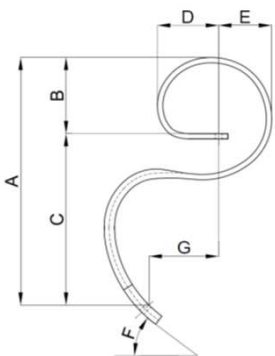

dwg. 1

dwg. 7